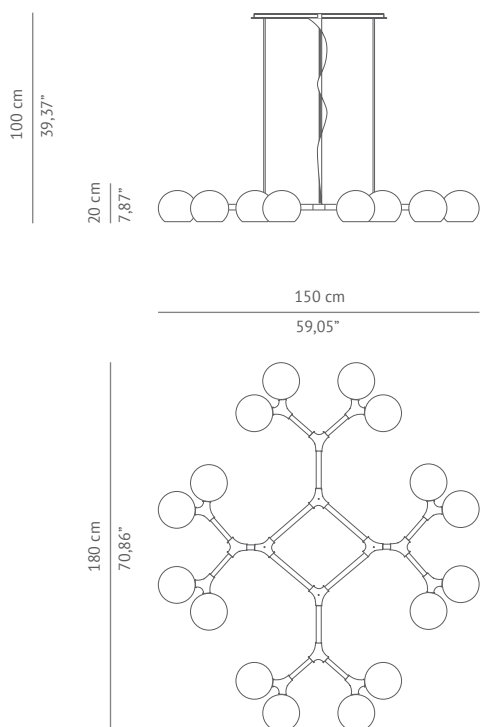

#### DIMENSIONS

WIDTH	150 cm   59,05"
DEPTH	180 cm   70,86"
HEIGHT	20 cm   7,87"

#### TECHNICAL SPECIFICATIONS

LAMP TYPE	16 x E14 (EU/UK), E12(USA) bulb
VOLTAGE	220 V - 240 V
WATTAGE	40 watts per bulb
WEIGHT	70 kg   154,32 lb

#### PACKAGING

DIMENSIONS	W 157 cm   61,81" D 187 cm   73,62" H 27 cm   10,63"
VOLUME	0,79m <sup>3</sup>   27,9 ft <sup>3</sup>
WEIGHT	80 kg   36,29 lb

#### LEAD TIME

Production time is between 6 to 8 weeks for BRABBU collections.  
 Delivery time is not included.

All of our furniture can be made to measure and it is available in different finishes.

Please note that the colours and materials shown are for reference only and small variations may occur.