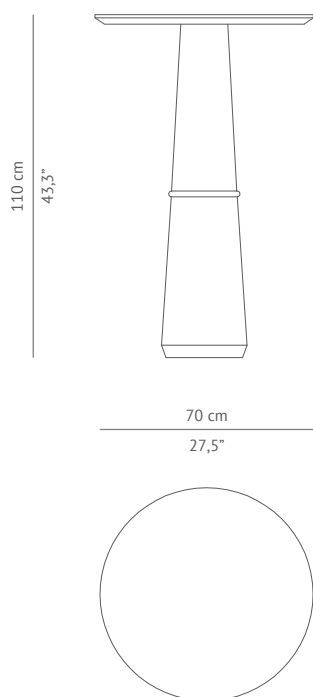

AGRA | BAR TABLE

AGRA is the modest setting of one of the most famous and most celebrated monuments in world, the Taj Mahal, also known as the marble mausoleum. AGRA display, just like Taj Mahal, is an impressive display of craftsmanship and elegance. Its delicate work of the robust white stone softens the imposing structure, while touches of brass reflect golden warm tones to the polished surface.

DIMENSIONS

WIDTH	70 cm 27,5"
DEPTH	70 cm 27,5"
HEIGHT	110 cm 43,3"

MATERIALS

Estremoz marble with polished gold details.

PACKAGING X2

TABLE TOP

DIMENSIONS	W 86 cm 33,9" D 83 cm 32,7" H 18,5 cm 7,3"
VOLUME	0,14 m ³ 4,9 ft ³
WEIGHT	41 kg 90,4 lbs

BASE

DIMENSIONS	W 37 cm 14,6" D 37 cm 14,6" H 125 cm 49,2"
VOLUME	0,17 m ³ 6,0 ft ³
WEIGHT	126 kg 277,8 lbs

LEAD TIME

Production time is between 8 to 10 weeks for BRABBU collections.
Delivery time is not included.