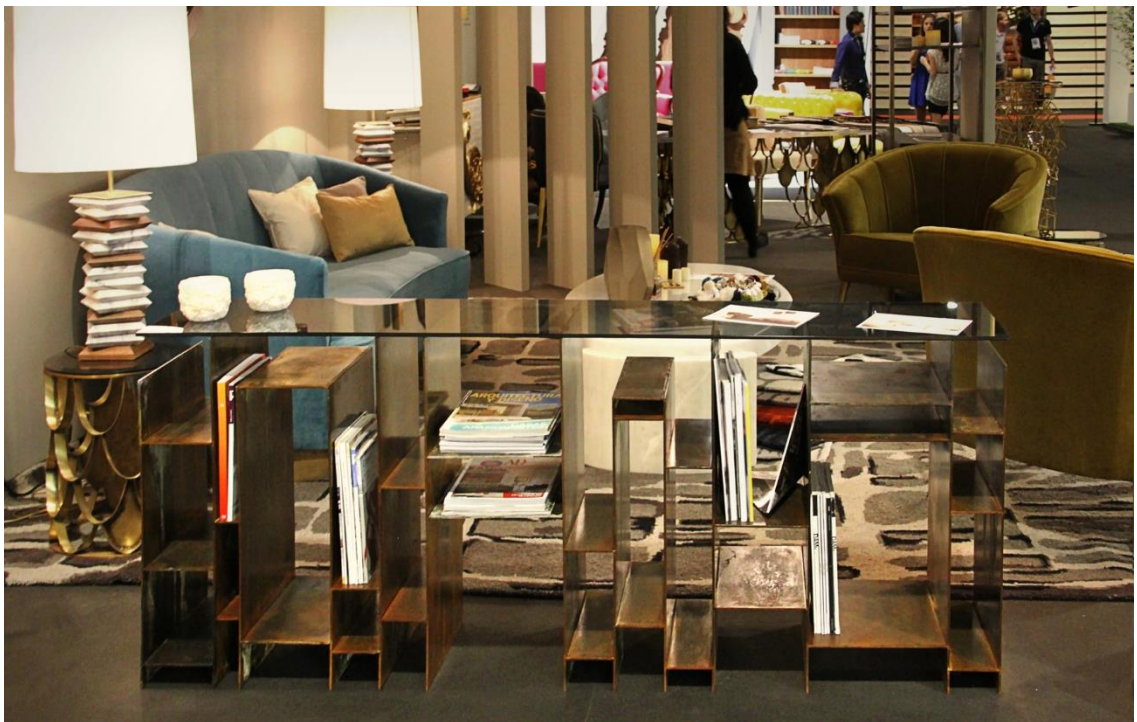

BRABBU is one of the hand-selected exhibitors for Decorex 2015

AN INTENSE WAY OF LIVING

WWW.BRABBU.COM | INFO@BRABBU.COM

4 years ago, BRABBU was debuting in its first international trade show at Decorex London. An event renowned to be the place to discover the best and new luxury brands, with carefully hand-selected exhibitors.

For more than 38 years, Decorex has established a strong reputation on the luxury and interior design market. Since its debut on the trade show, BRABBU had an incredible growth on its collection and notability.

At Decorex 2015, BRABBU returns to London, exhibiting a selection of mid-century modern furniture and contemporary lighting. At Stand J31, BRABBU will showcase a contemporary home décor with a cosmopolitan atmosphere.

In order to project this ambience, BRABBU selected its most iconic and its best-selling products in UK, like the CAY Side Table and SIKA Armchair and, the most wanted for hospitality projects around the world, such as the MAYA Armchair and VELLUM Wall Light two of these pieces.