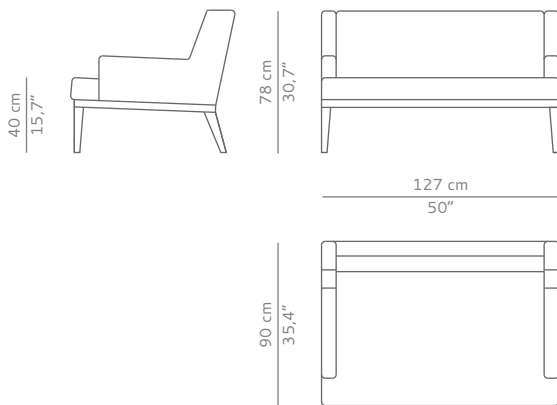

### TERENA | SOFA

A mid century furniture piece has always a story to tell, and with this 2 seat sofa it isn't different. TERENA tribe is one of the biggest communities in Brazil, because they have an intense contact with the regional population. Therefore, they had been called by "urban Indians" what had inspired TERENA 2 seat sofa. A mid century modern furniture piece where you can share intense moments with different people, and let yourself dream about the sky and rivers through this mid century modern furniture piece color and delightful satin touch.

#### DIMENSIONS

WIDTH	127 cm   50"
DEPTH	90 cm   35,4"
HEIGHT	78 cm   30,7"
SEAT HEIGHT	40 cm   15,7"
SEAT DEPTH	73 cm   28,74"
ARMREST HEIGHT	53 cm   20,87"

#### FABRIC / LEATHER REQUEST

COM	7,00 mts   275" (Standard width 1,40mts   55")
COL	80 sq ft

#### PACKAGING

DIMENSIONS	W 134 cm   50" D 97 cm   35,43" H 85 cm   30,71"
VOLUME	1,10 m <sup>3</sup>   38,85 ft <sup>3</sup>
WEIGHT	80 kg   176 lb