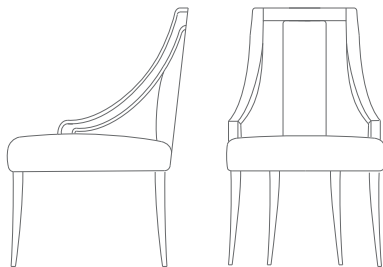

BRABBU
DESIGN FORCES

CASEGOODS UPHOLSTERY LIGHTING RUGS ART ACCESSORIES

EANDA | DINING CHAIR

EANDA is a matriarch in the Himba tribe and it is from them that children inherit the wealth. EANDA dining chair is the chairs matriarch. Its delicate structure gives the wealth that every room requires and the cotton softness enriches the human bodies.

DIMENSIONS

WIDTH	55 cm 21,65"
DEPTH	63 cm 24,80"
HEIGHT	90 cm 35,43"
SEAT HEIGHT	50 cm 19,68"
SEAT DEPTH	45 cm 17,72"
ARM HEIGHT	56 cm 22,05"

MATERIALS

Fabric: satin cotton
Legs: Ebony gloss varnish

LEAD TIME

Production time is between 6 to 8 weeks for BRABBU collections.
Delivery time is not included

All of our furniture can be made to measure and it is available in different finishes.

AN INTENSE WAY OF LIVING